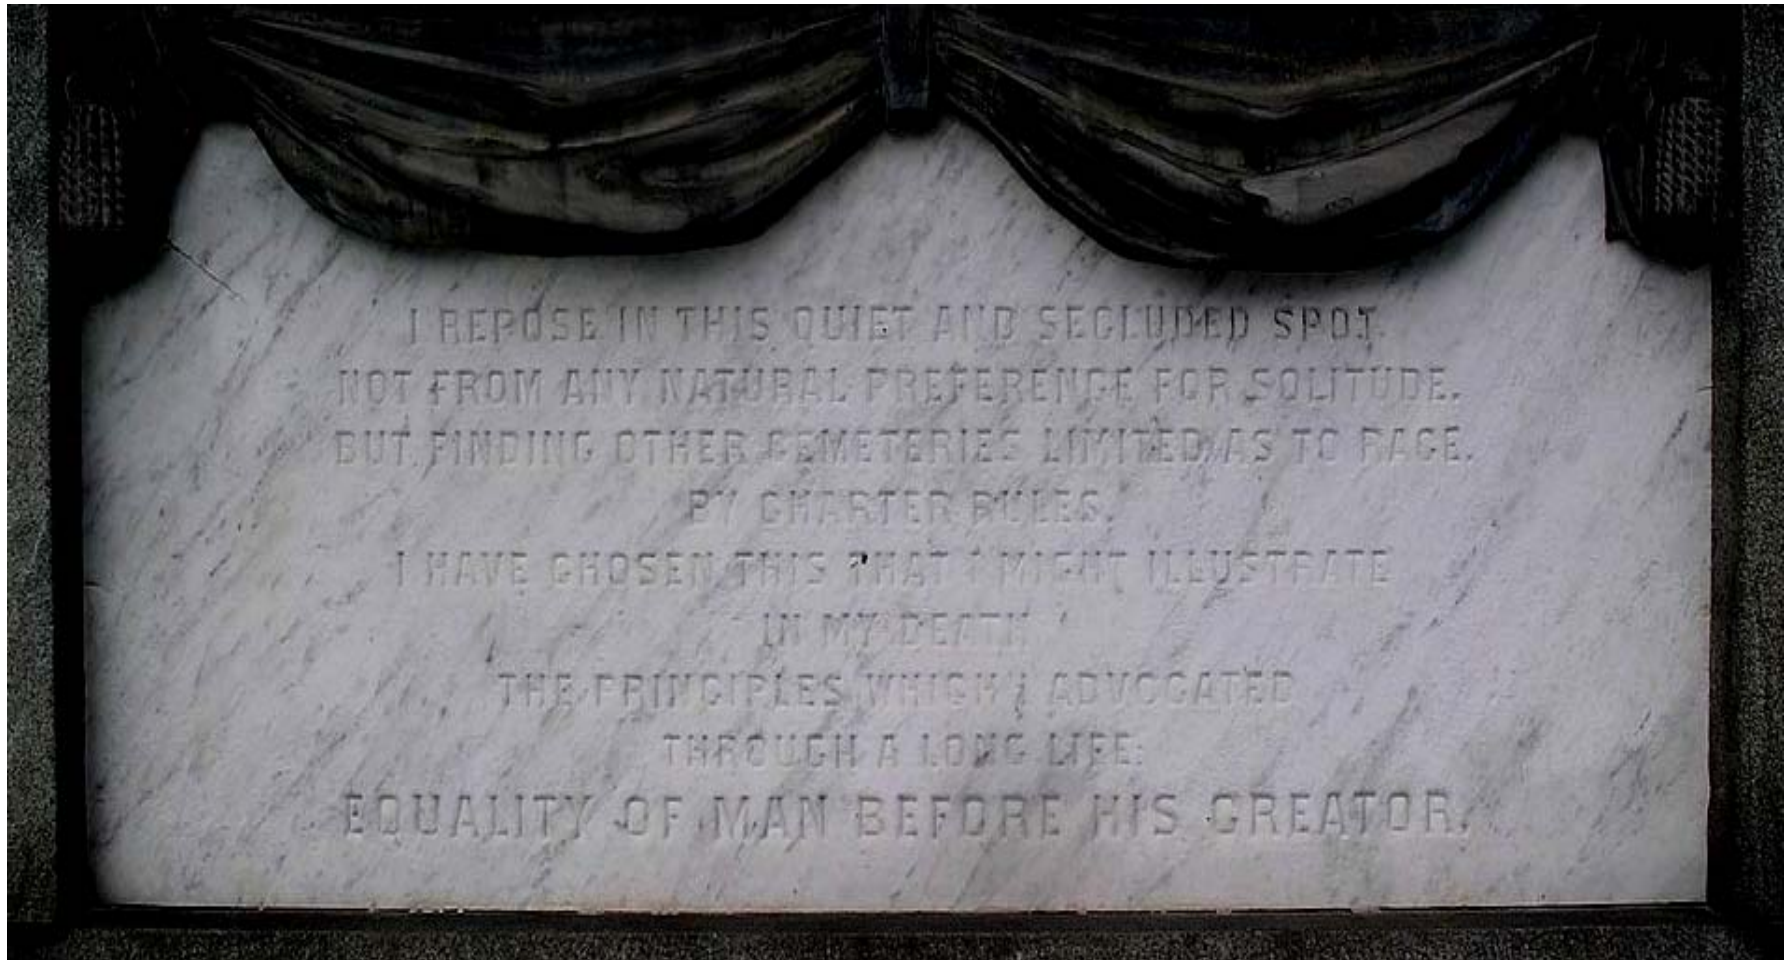

Contemporary View 3 of 4

Thaddeus Stevens Gravesite & Memorial – Concord-Shreiner Cemetery, City of Lancaster, PA

Detail- Epitaph: Stevens Grave Site/Memorial – South-facing elevation

Photo by Randolph J. Harris

January 4, 2006

Neighborhood Preservation/Community Development, Mount Joy, Pennsylvania 17552

717-808-2941 harris233@earthlink.net

Prepared for an application of the Grave Site/Memorial of Congressman Thaddeus Stevens at Concord-Shreiner Cemetery, Lancaster, to the National Park Service Underground Railroad Network to Freedom Program.

Contemporary View 4 of 4

Thaddeus Stevens Gravesite & Memorial – Concord-Shreiner Cemetery, City of Lancaster, PA

Top left: North Elevation – Stevens biographical information. Top right: West Elevation. Bottom left: West and South Elevations, Bottom right: North and West Elevations.