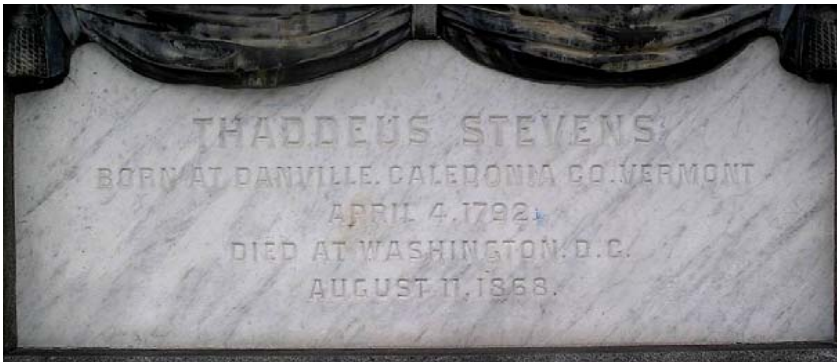

Contemporary View 3 of 4

Thaddeus Stevens Gravesite & Memorial – Concord-Shreiner Cemetery, City of Lancaster, PA

Detail- Epitaph: Stevens Grave Site/Memorial – South-facing elevation

Photo by Randolph J. Harris

January 4, 2006

Neighborhood Preservation/Community Development, Mount Joy, Pennsylvania 17552

717-808-2941 harris233@earthlink.net

Prepared for an application of the Grave Site/Memorial of Congressman Thaddeus Stevens at Concord-Shreiner Cemetery, Lancaster, to the National Park Service Underground Railroad Network to Freedom Program.

Contemporary View 4 of 4

Thaddeus Stevens Gravesite & Memorial – Concord-Shreiner Cemetery, City of Lancaster, PA

Top left: North Elevation – Stevens biographical information. Top right: West Elevation. Bottom left: West and South Elevations, Bottom right: North and West Elevations.

Photo by Randolph J. Harris

January 4, 2006

Neighborhood Preservation/Community Development, Mount Joy, Pennsylvania 17552 * 717-808-2941 harris233@earthlink.net

Prepared for an application of the Grave Site/Memorial of Congressman Thaddeus Stevens at Concord-Shreiner Cemetery, Lancaster, to the National Park Service Underground Railroad Network to Freedom Program.