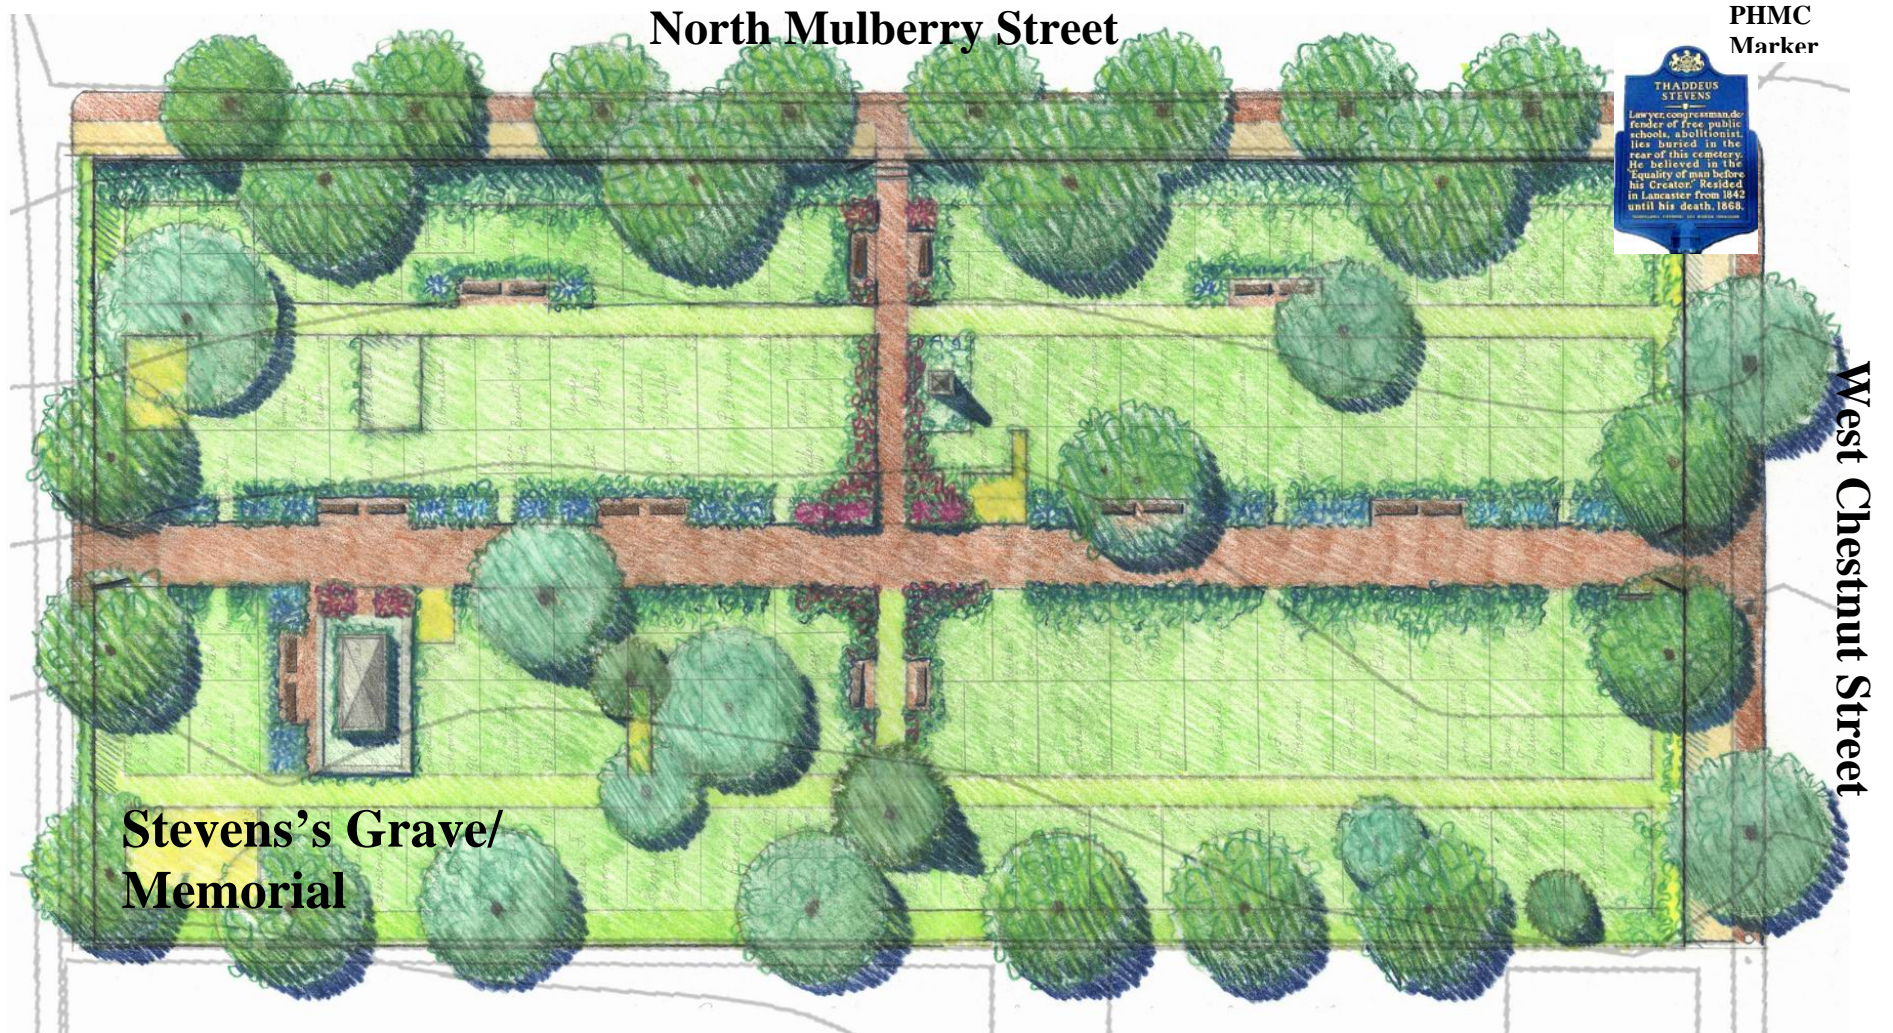

Master Plan – Site Plan
Thaddeus Stevens Gravesite – Concord-Shreiner Cemetery, City of Lancaster PA

Site Plan Courtesy Derck & Edson & Associates LLP, Lititz, PA, 2005

North ►

Edited Site Plan Prepared by Randolph J. Harris, January 4, 2006

Neighborhood Preservation/Community Development, Mount Joy, Pennsylvania

717-808-2941

harris233@earthlink.net

Prepared for an application of the Grave Site/Memorial of Congressman Thaddeus Stevens at Concord-Shreiner Cemetery, Lancaster, to the National Park Service Underground Railroad Network to Freedom Program.

Location Map

Thaddeus Stevens Gravesite & Memorial – Concord-Shreiner Cemetery, City of Lancaster, PA

Prepared by Randolph J. Harris - January 13, 2006

Neighborhood Preservation/Community Development, Mount Joy, Pennsylvania 17552 717-808-2941 harris233@earthlink.net

Base Map from Lancaster County Geographic Information System, County of Lancaster, PA

Prepared for an application of the Grave Site/Memorial of Congressman Thaddeus Stevens at Concord-Shreiner Cemetery, Lancaster, to the National Park Service Underground Railroad Network to Freedom Program.